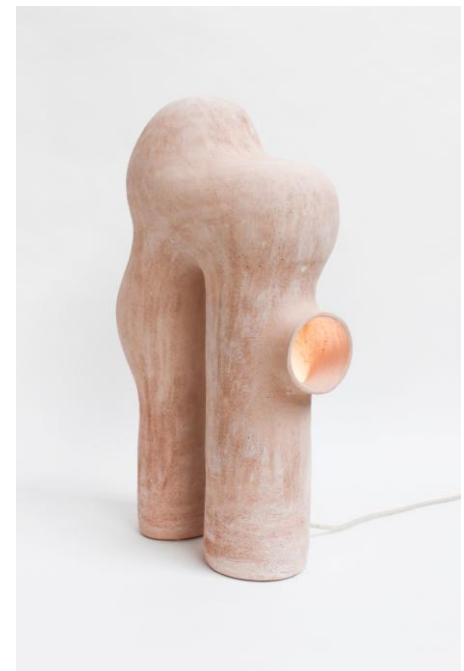

REFUGE#19

RECYCLED CLAY
(PORCELAIN/STONEWARE)

(H) 72 CM

EUR 5'850 INCL.VAT

PIECE UNIQUE